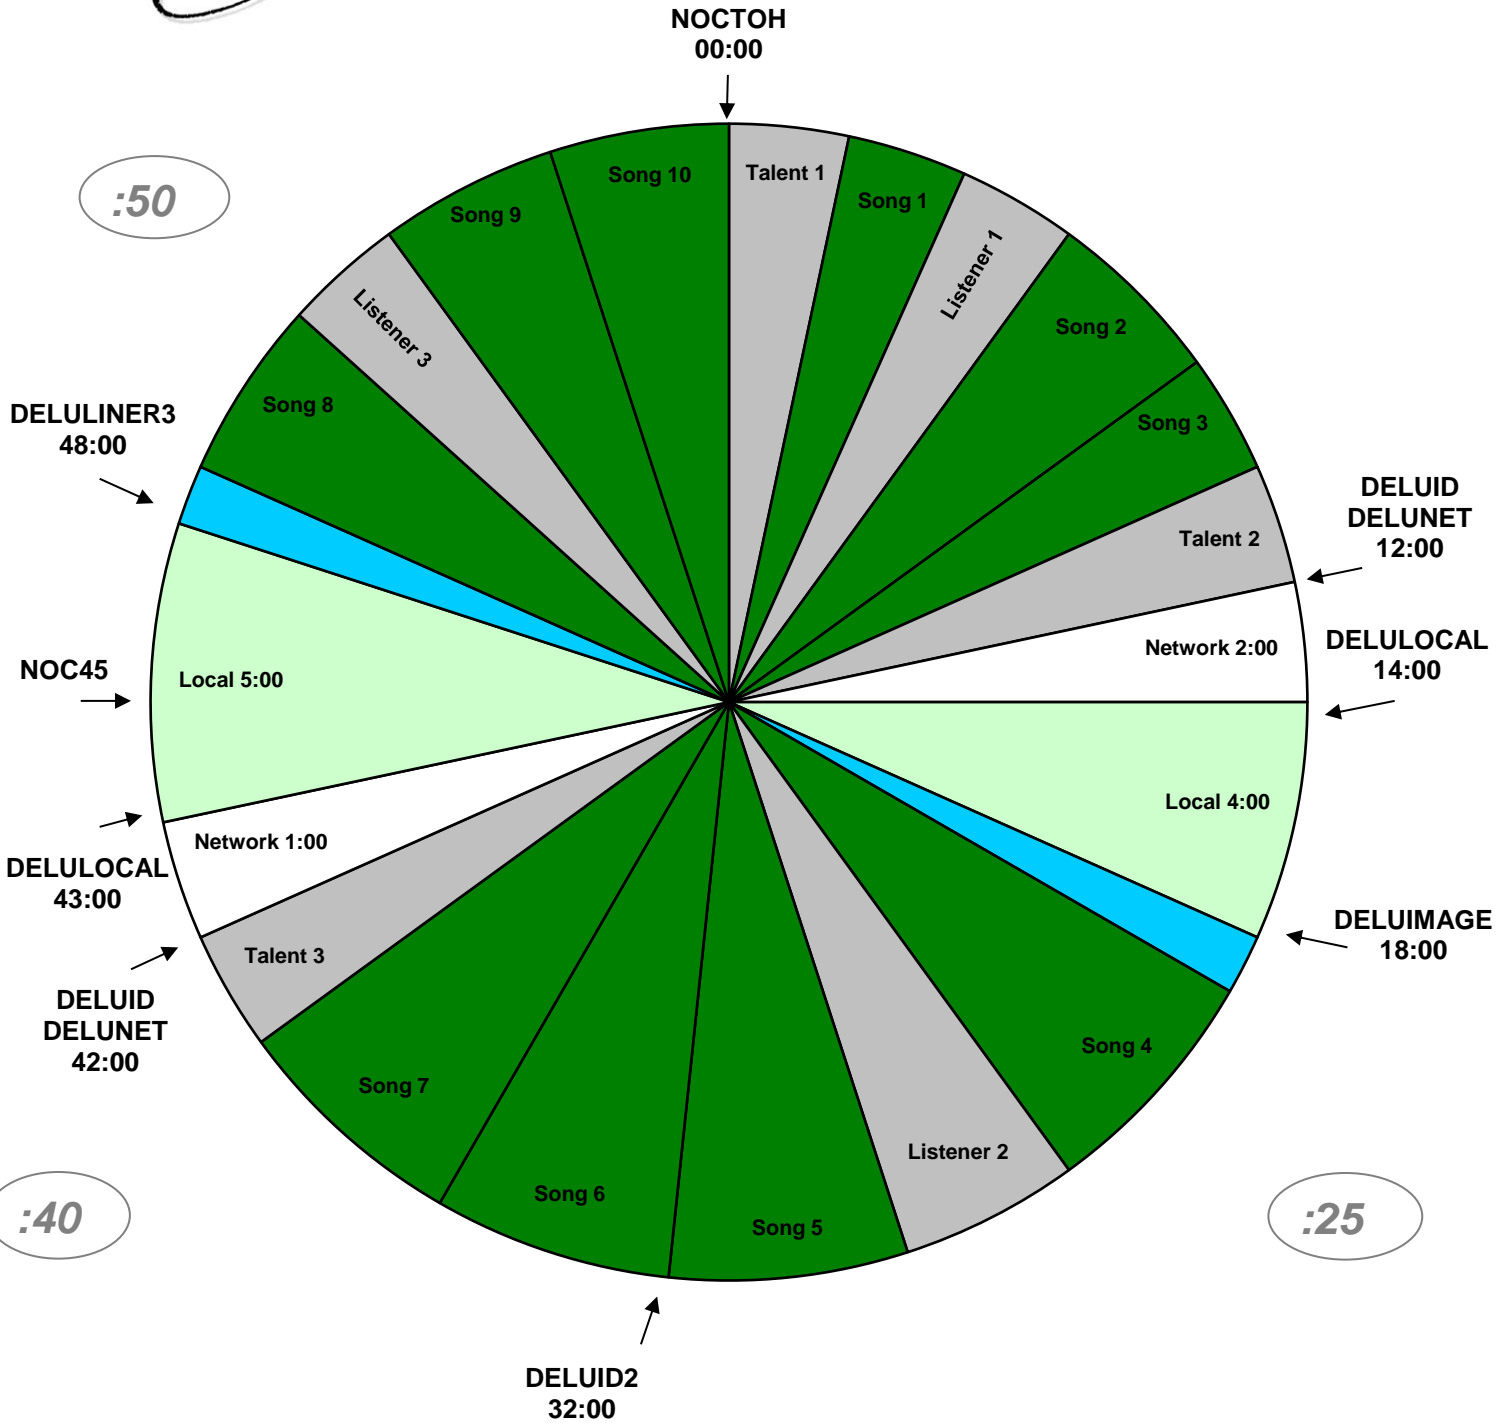

PROGRAM CLOCK
XDS Program: Delilah Sunday
 Effective July 1st, 2013
 Premiere XDS PRO4-P Satellite
 7pm-Midnight (Eastern)
 4pm - 9pm (Pacific)

For Technical Assistance Call
 Premiere Network Operations Center: (800) 276-4431
 Technical Info: <http://engineering.premiereradio.com>

Delilah Relay	Function
DELULOCAL	Local Break / Net Release
DELUIIMAGE	Fires local 27s liner over 30s network jingle
DELULINER3	Fires 11 second drop over 15s network jingle
DELUNET	Fires Network break
DELUID	Fires 3 second station ID/positioner
NOCTOH	NOC Top of Hour Time Sync/Opt :05s dry ID
NOC45	NOC 45 min Time Sync
DELUID2	05s optional station ID/positioner (dry)
DELUCALL	05s optional Liner Before Caller (dry)